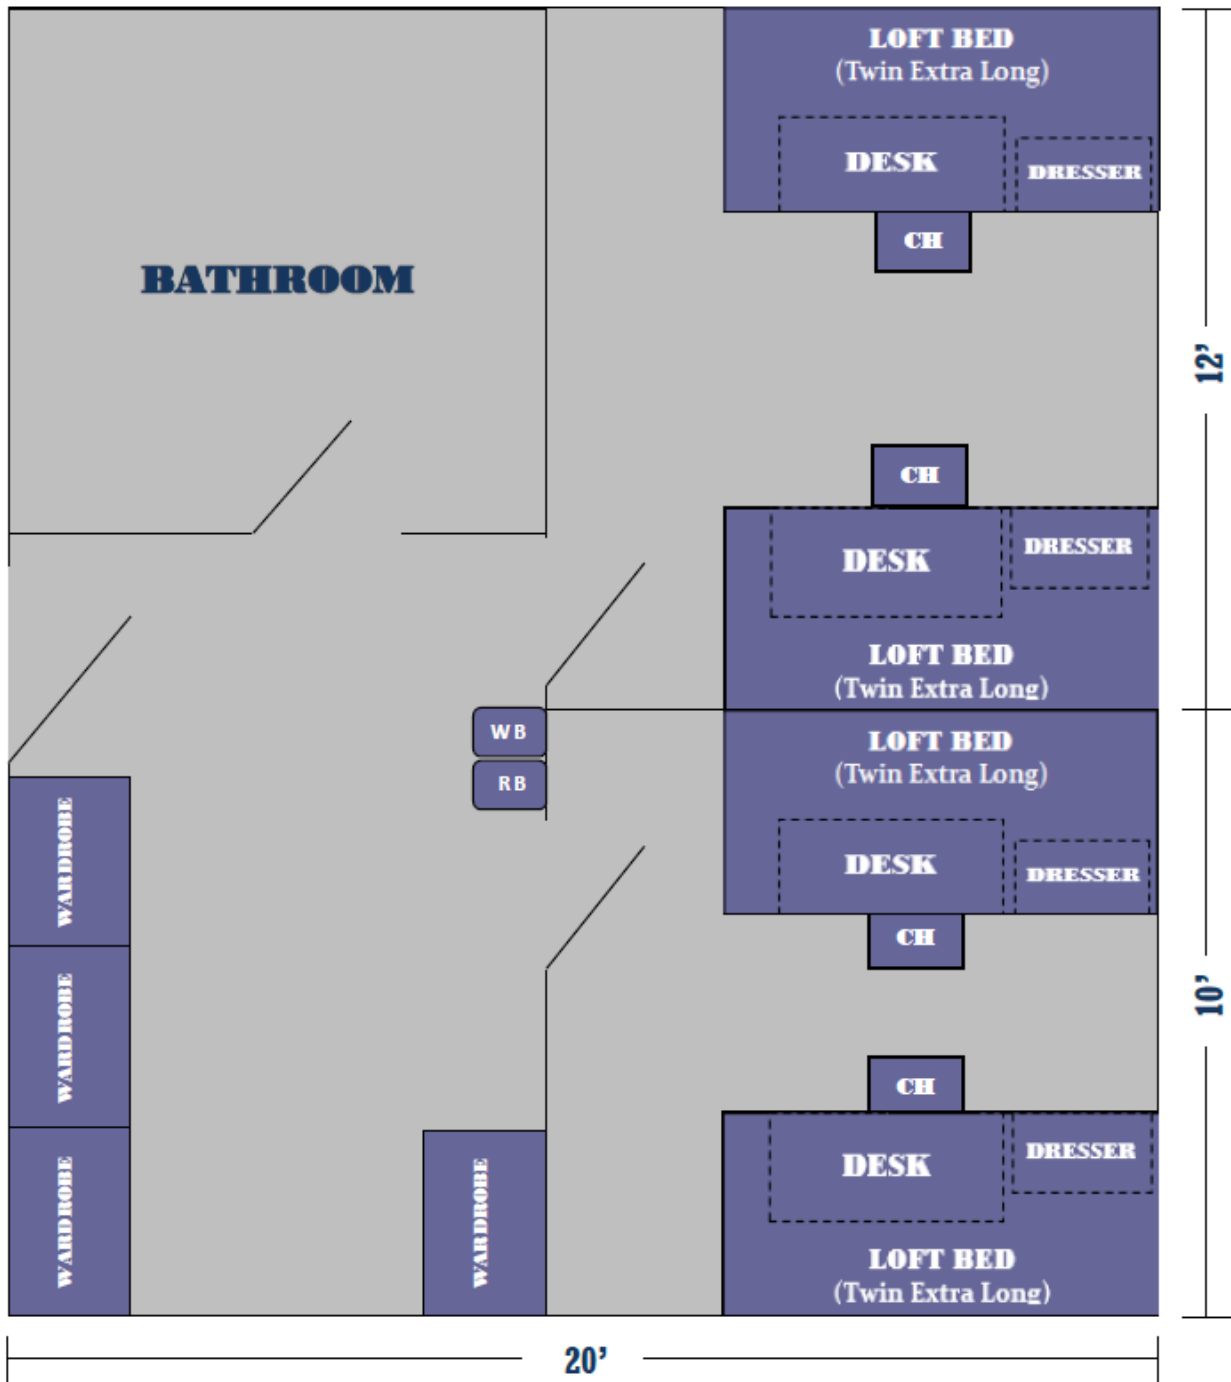

LENAPE COMPLEX

Suite w/Bathroom

This room is designed for 4 people

CH = Chair

WB = Waste Basket

RB = Recycling Bin

- Each of the four students gets a loft. Each loft is raised to a height that provides room to put a third desk and dresser underneath.
- Lenape is an air-conditioned hall and has indoor bicycle storage.